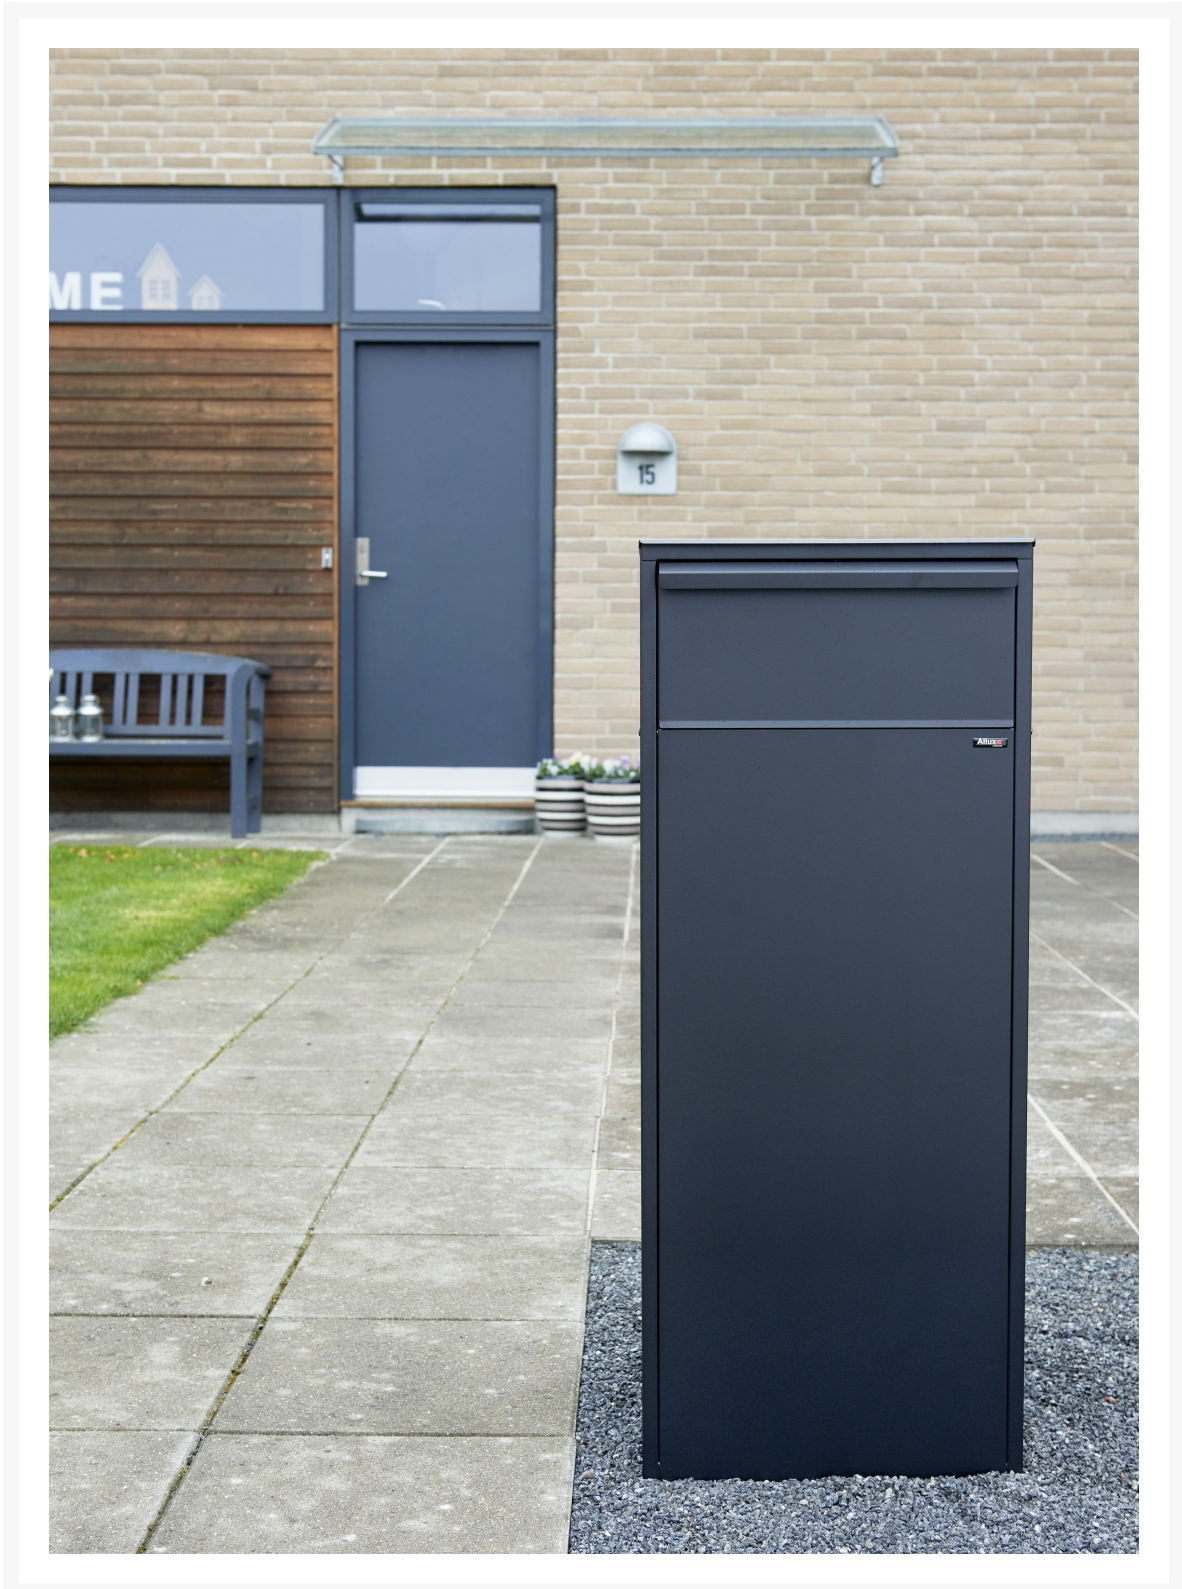

# Allux Rear Retrieval Parcel Box

QUA-ALX-800-REAR-BK

Do you need more room? Our parcel mailboxes can easily hold two weeks of mail. Made from strong, galvanized steel and available only in black. Letter/parcel flap with soft closing mechanism: elegant and silent. Fitted with a heavy duty cam lock.

- Handcrafted from solid, heavy gauge stainless steel
- Parcel opening: 11-7/8H x 13L inches
- Locking rear retrieval door
- Easy installation
- Dimensions: 15-3/8W x 37-3/4L x 11D inches